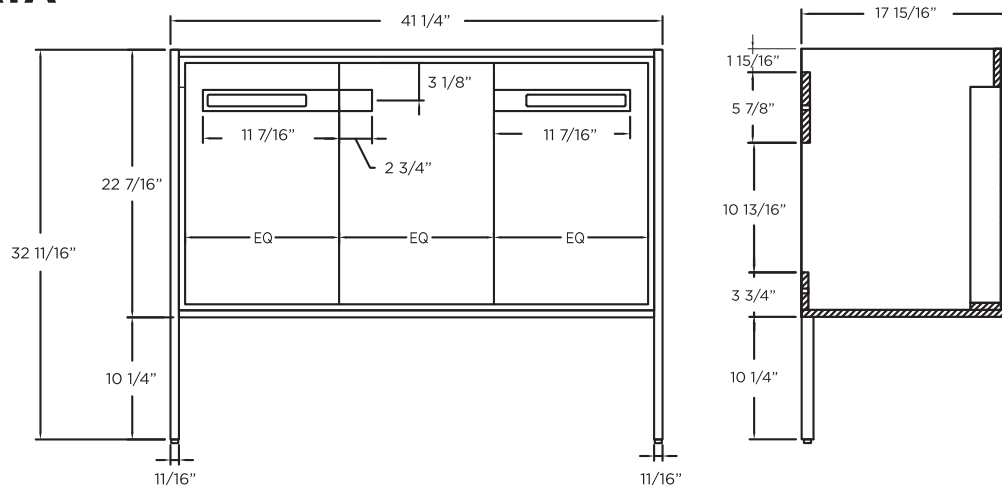

SPECIFICATIONS / TECHNICAL DATA

VANITY COLLECTION

OAKVILLE

42"

FLOOR STANDING

ATTENTION! Dimensions may vary by up to 3/8". It is highly recommended to pull all dimensions of actual model for installation and measuring purposes.