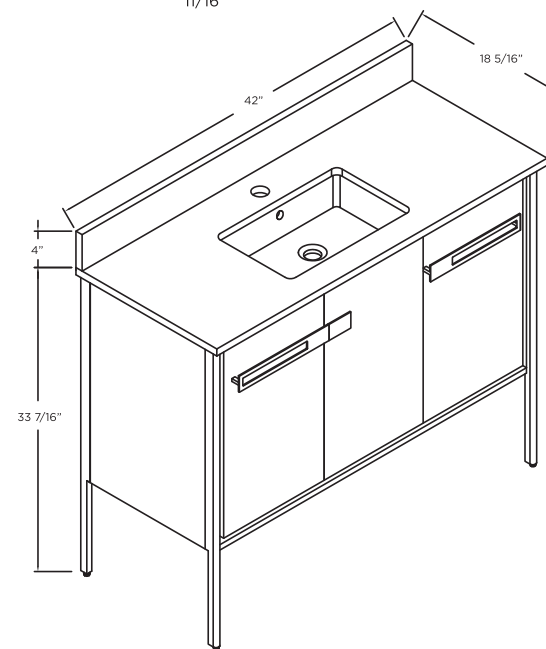

SPECIFICATIONS / TECHNICAL DATA

VANITY COLLECTION

OAKVILLE

42"

FLOOR STANDING

ATTENTION! Dimensions may vary by up to 3/8". It is highly recommended to pull all dimensions of actual model for installation and measuring purposes.