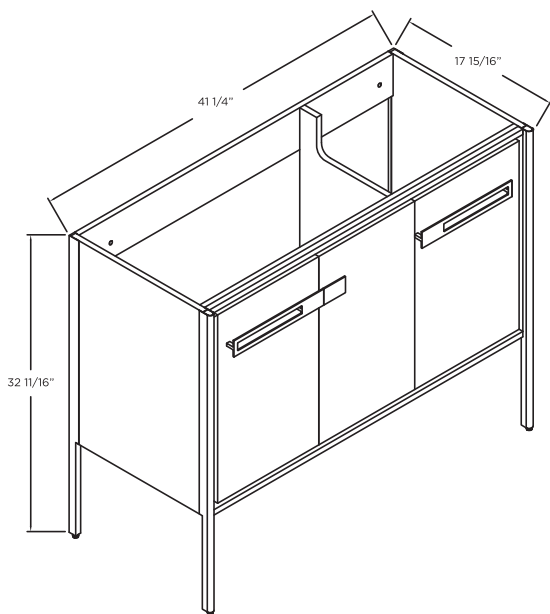

SPECIFICATIONS / TECHNICAL DATA

VANITY COLLECTION

OAKVILLE

42"

FLOOR STANDING

ATTENTION! Dimensions may vary by up to 3/8". It is highly recommended to pull all dimensions of actual model for installation and measuring purposes.